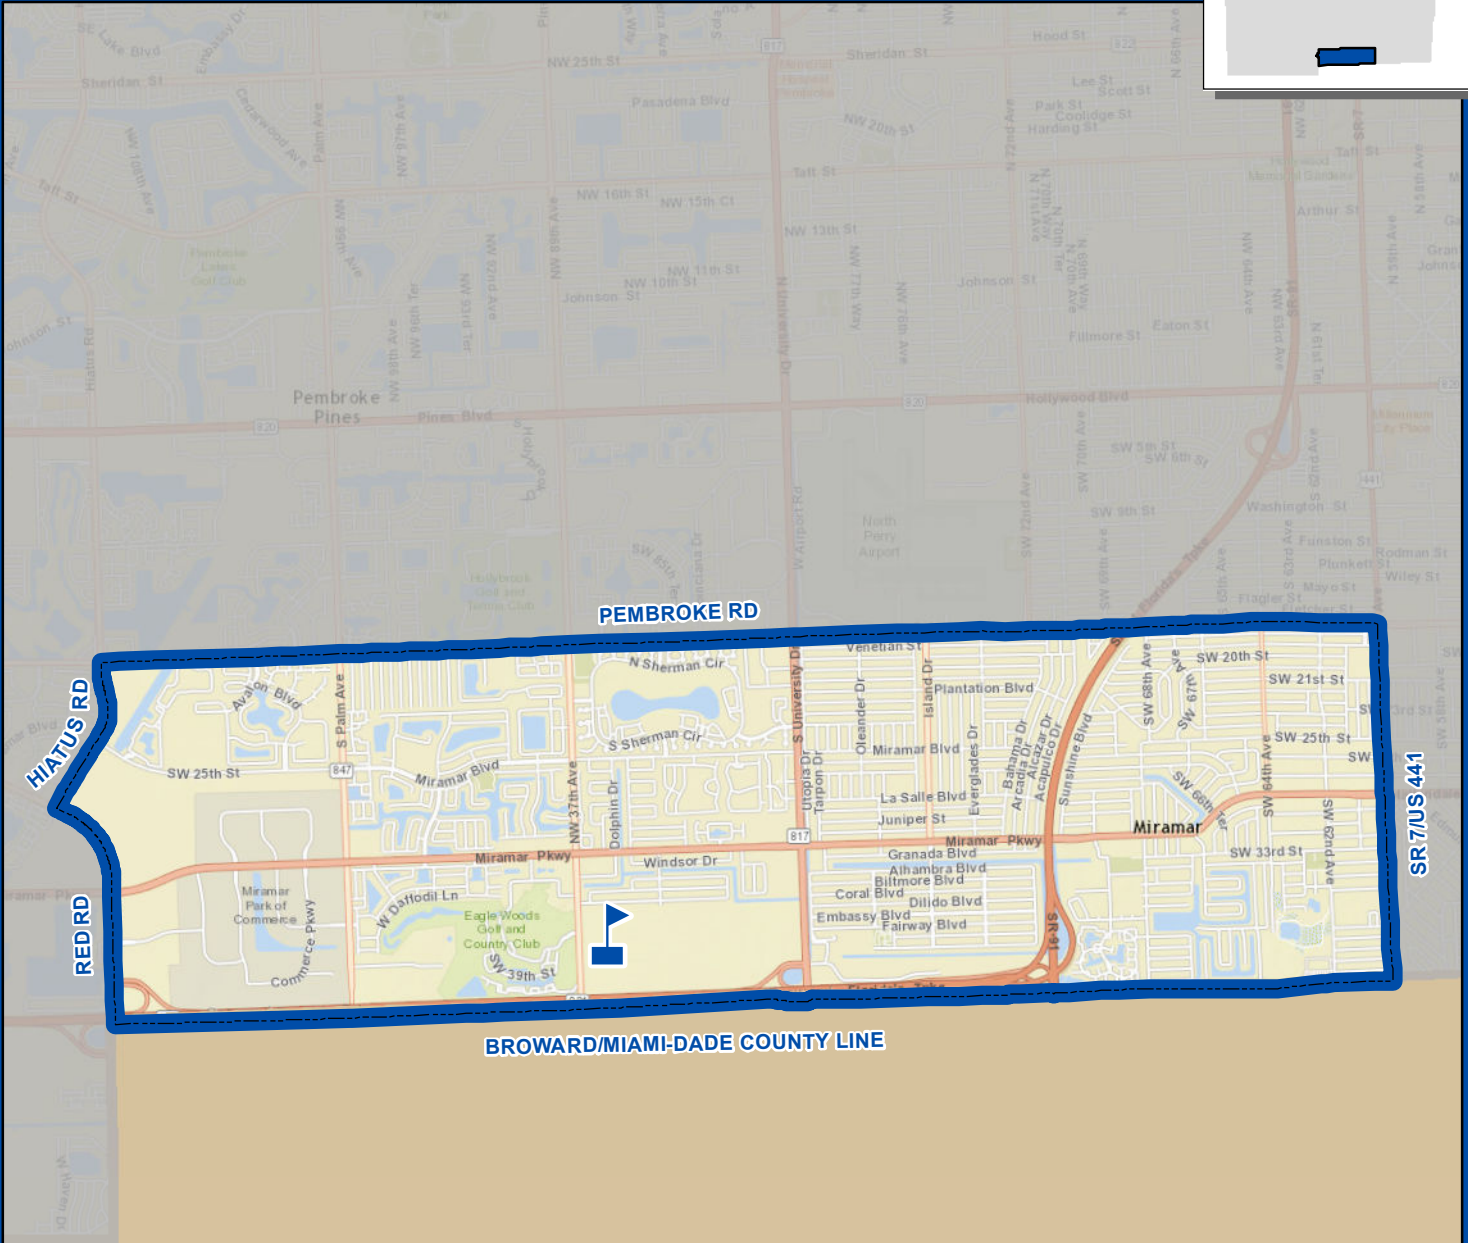

MIRAMAR HIGH SCHOOL

3601 SW 89 AVENUE
MIRAMAR, FLORIDA 33025
754-323-1350

Magnet School

SR 7/US 441

MIRAMAR

Service Layer Credits: Sources: Esri, HERE, DeLorme, USGS, Intermap, increment P Corp., NRCAN, Esri Japan, METI, Esri China (Hong Kong), Esri (Thailand), TomTom, MapmyIndia, © OpenStreetMap contributors, and the GIS User Community

THIS MAP IS FOR CONCEPTUAL PURPOSES ONLY AND SHOULD NOT BE USED FOR LEGAL BOUNDARY DETERMINATIONS